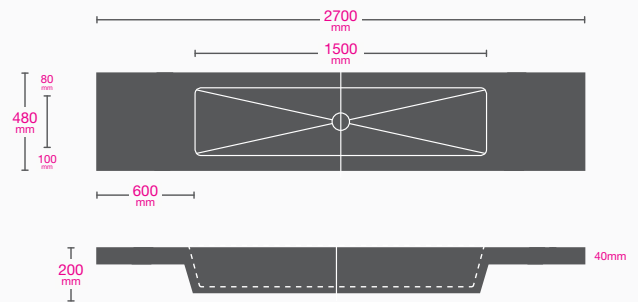

## Range/Sizes

40mm DROP DETAIL  
3mm RADII

Bespoke available upon request.