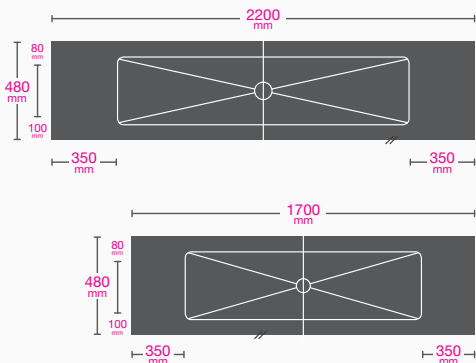

## Range/Sizes

40mm DROP DETAIL  
3mm RADII

Bespoke available upon request.